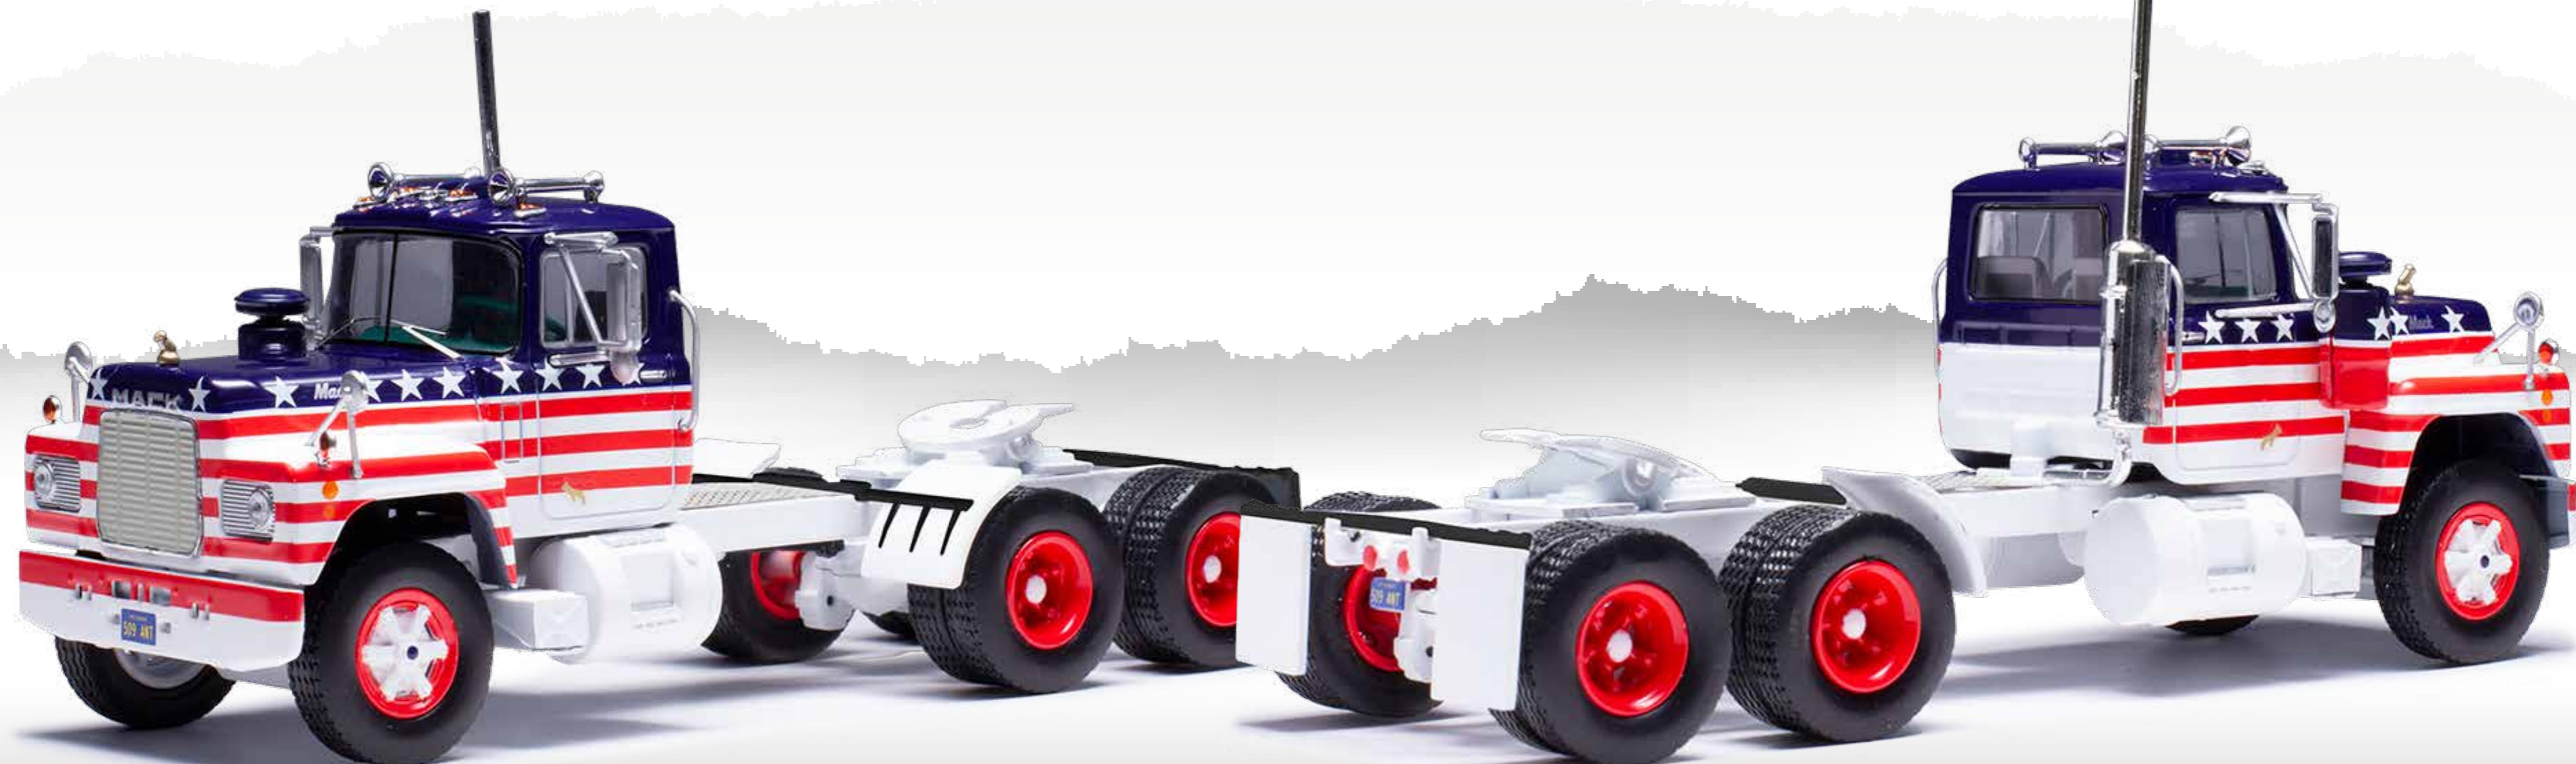

GTM165LQ.22
PORSCHE 935 K3 #52
B.Wollek - Eifelrennen Nürburgring 1981

1:43
Scale

TR178.22
MACK R-Series
1966

The prototypes of models shown in this catalogue are planned to be release in 2024, subject of their final approval by the licensors.